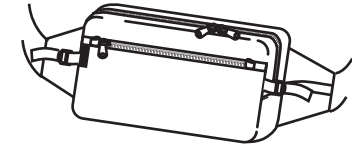

ZIP TOTE L
model GTT-01Z
size W35/H37/D13
price 18000yen

ZIP TOTE M
model GTT-02Z
size W29/H31/D10
price 15000yen

WIDE TOTE L
model GWT-01
size W50/H39/D19
price 16000yen

WIDE TOTE M
model GWT-02
size W42/H31/D13
price 8500yen

BAKETSU SHOULDER
model GBK-01
size W20/H30
price 6400yen

WAIST BAG
model GWI-01
size W25/H15/D10
price 8500yen

TOTE L
model GTT-01
size W35/H37/D13
price 15000yen

TOTE M
model GTT-02
size W29/H31/D10
price 12000yen