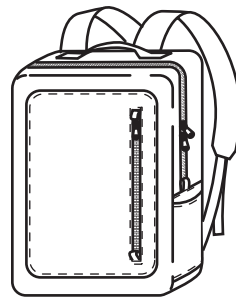

BAKETSU SHOULDER
model GBK-01
size W20/H30
price 6400yen

WAIST BAG
model GWI-01
size W25/H15/D10
price 8500yen

TOTE L
model GTT-01
size W35/H37/D13
price 15000yen

TOTE M
model GTT-02
size W29/H31/D10
price 12000yen

WWW.GRAPHDESIGN.JP

MINI POUCH L
model GMI-01
size W20/H10/D6.5
price 3800yen

MINI POUCH S
model GMI-02
size W16/H8/D6
price 2600yen

MADOTUKI TOTE L
model GTT-01S
size W35/H37/D13
price 17000yen

MADOTUKI TOTE M
model GTT-02S
size W29/H31/D10
price 14000yen

BACKPACK
model GBP-01
size W33/H40/D14
price 16000yen

BANANA SHOULDER L
model GBA-01
size W43/H33/D12
price 15000yen

BANANA SHOULDER M
model GBA-02
size W38/H25/D10
price 11000yen

FLAP POUCH
model GFL-01
size W15/H18/D2
price 4500yen