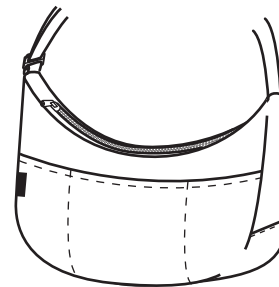

BAKETSU SHOULDER
model GBK-01
size W20/H30
price 6400yen

WAIST BAG
model GWI-01
size W25/H15/D10
price 8500yen

TOTE L
model GTT-01
size W35/H37/D13
price 15000yen

TOTE M
model GTT-02
size W29/H31/D10
price 12000yen

WWW.GRAPHDESIGN.JP

MINI POUCH L
model GMI-01
size W20/H10/D6.5
price 3800yen

MINI POUCH S
model GMI-02
size W16/H8/D6
price 2600yen

MADOTUKI TOTE L
model GTT-01S
size W35/H37/D13
price 17000yen

MADOTUKI TOTE M
model GTT-02S
size W29/H31/D10
price 14000yen

BACKPACK
model GBP-01
size W33/H40/D14
price 16000yen

BANANA SHOULDER L
model GBA-01
size W43/H33/D12
price 15000yen

BANANA SHOULDER M
model GBA-02
size W38/H25/D10
price 11000yen

FLAP POUCH
model GFL-01
size W15/H18/D2
price 4500yen